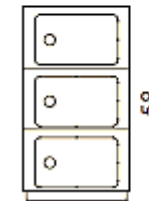

Brand: **KARTELL**

Item type: 3 Element Drawer

Item code: 4967/15

Designer: Anna Castelli Ferrieri

Color: Blue

Dimension: Ø32 x 58 cm

Please click the link for more option and finishes:

https://www.kartell.com/IT/it/mobili-contenitori/componibili/04967?variantName=x_colorVariant&variantValue=15