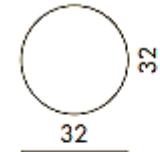

Brand: **KARTELL**

Item type: 3 Element Drawer

Item code: 4967/15

Designer: Anna Castelli Ferrieri

Color: Blue

Dimension: Ø32 x 58 cm

Please click the link for more option and finishes:

https://www.kartell.com/IT/it/mobili-contenitori/componibili/04967?variantName=x_colorVariant&variantValue=15